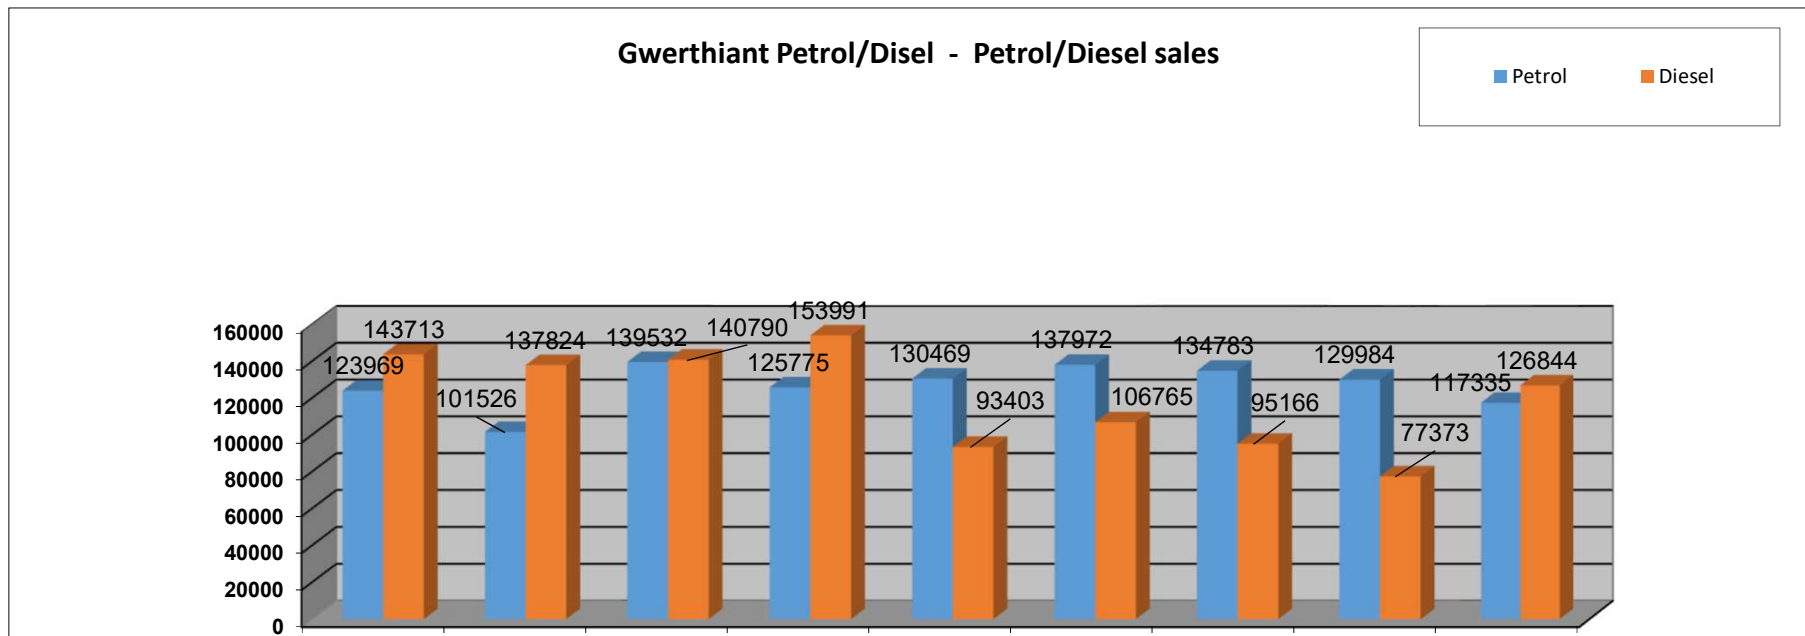

2011 2012 2013 2014 2015 2016 2017 2018 2019

Dadansoddiad o pam fod perchennog doc yn gadel - 1taf Ebrill i 31ain o Fawrth
Analysis of why resident bertholders leave 1st April to 31st March

	2011	2012	2013	2014	2015	2016	2017	2018	2019
Wedi gwerthu cwch/sold boat	12	20	7	13	9	9	11	10	10
Ardal newydd/New Cruising Ground	12	26	8	7	5	8	3	2	4
Parcio a lansio/Park and Launch	2	0	3	4	1	2	0	0	0
Dim rheswm/No reason given	24	17	16	14	2	13	8	2	4
Rhu ddrud/Too expensive	2	3	1	1	3	0	0	0	0
Methdalwr/Bankrupt	0	2	2	0	1	0	0	0	0
Iechyd/ill health	8	4	8	2	4	9	3	2	1
Blwyddyn allan/Year out	5	3	5	2	2	0	0	0	2
Carthu/Dredging	8	4	0	0	1	0	0	0	0
Cyfanswm/Total	0	79	50	43	28	41	41	16	21

Hyd at Chwefror 2020
Up to February 2020

Ystadegau Blynnyddol *Harbwr Pwllheli* - i Chwefror 2020
Annual Statistics for *Pwllheli Harbour* - to February 2020

Nifer o Gychod Blynnyddol - Number of annual Resident vessels