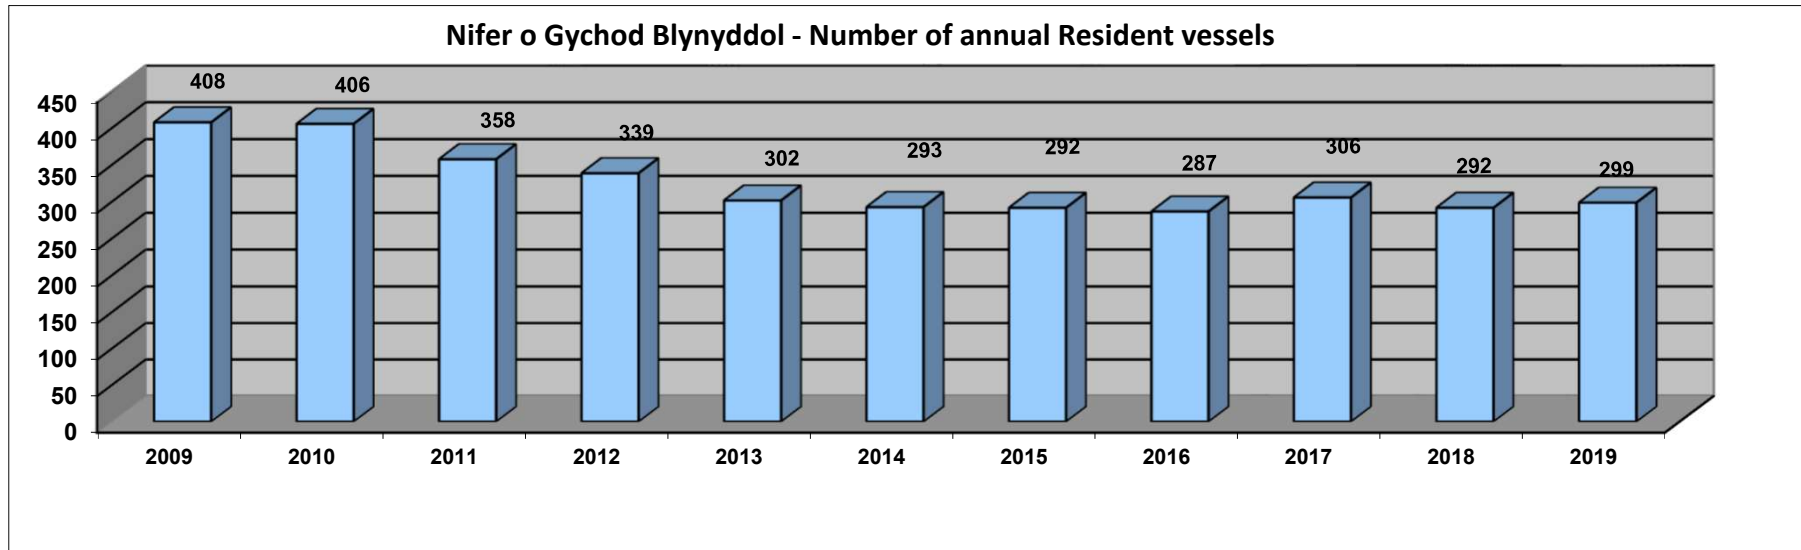

Ystadegau Blynyddol *Hafan Pwllheli* - i Mawrth 2020
Annual Statistics for *Hafan Pwllheli* - to March 2020

Nifer o gychod ymwelwyr mewn blwyddyn - No. of visiting vessels per year

Hyd at Chwefror 2020

To February 2020