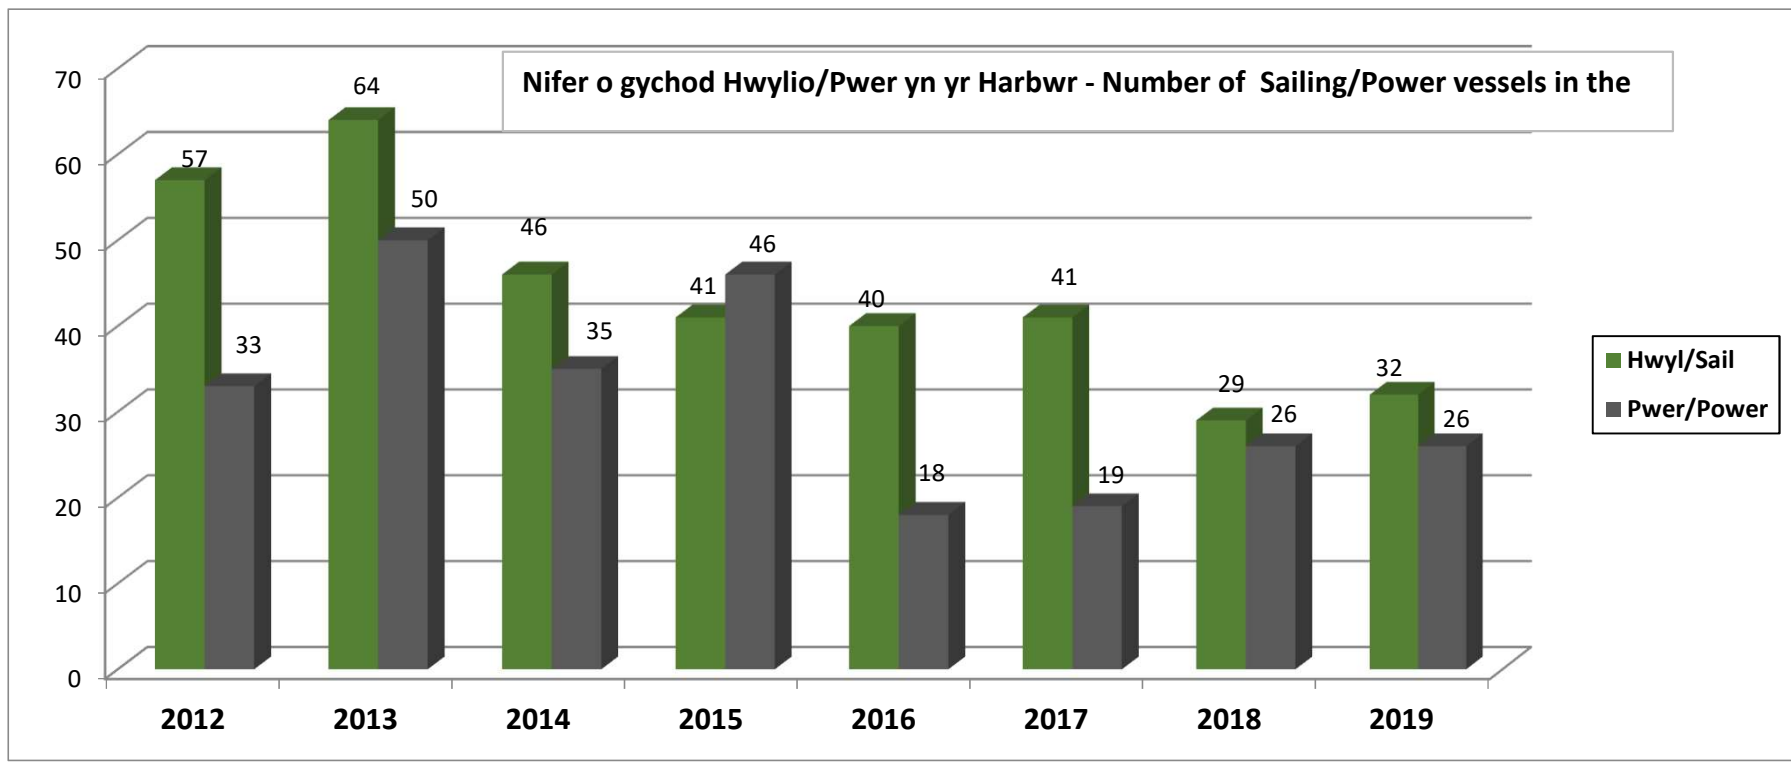

Hyd at Chwefror 2020
Up to February 2020

Ystadegau Blynnyddol *Harbwr Pwllheli* - i Chwefror 2020
Annual Statistics for *Pwllheli Harbour* - to February 2020

Nifer o Gychod Blynnyddol - Number of annual Resident vessels