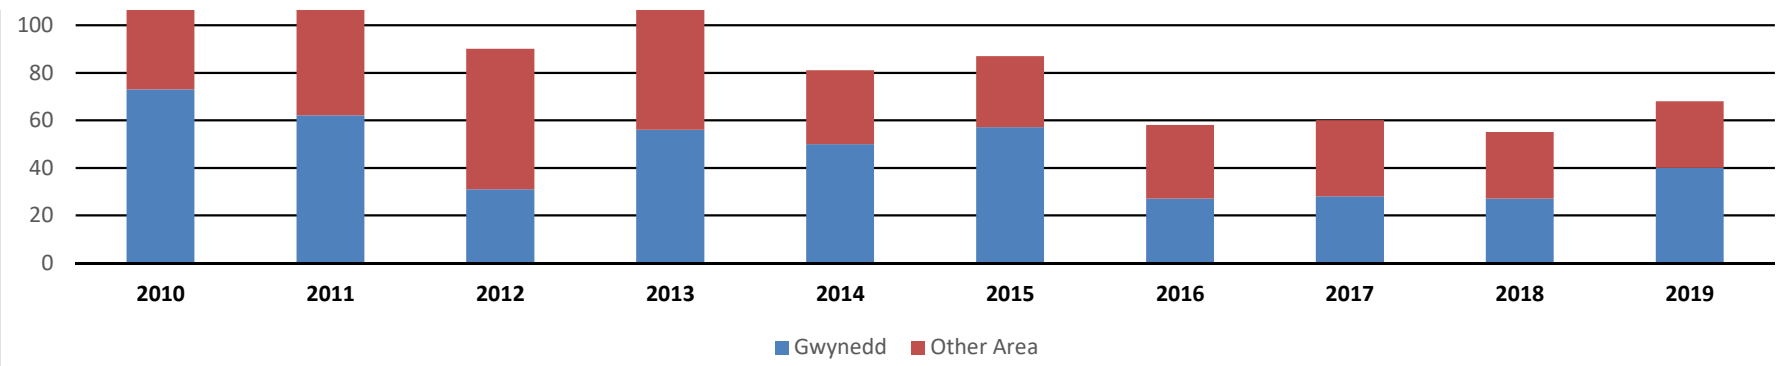

Hyd at Chwefror 2020
Up to February 2020

Ystadegau Blynnyddol *Harbwr Pwllheli* - i Chwefror 2020
Annual Statistics for *Pwllheli Harbour* - to February 2020

Nifer o Gychod Blynnyddol - Number of annual Resident vessels