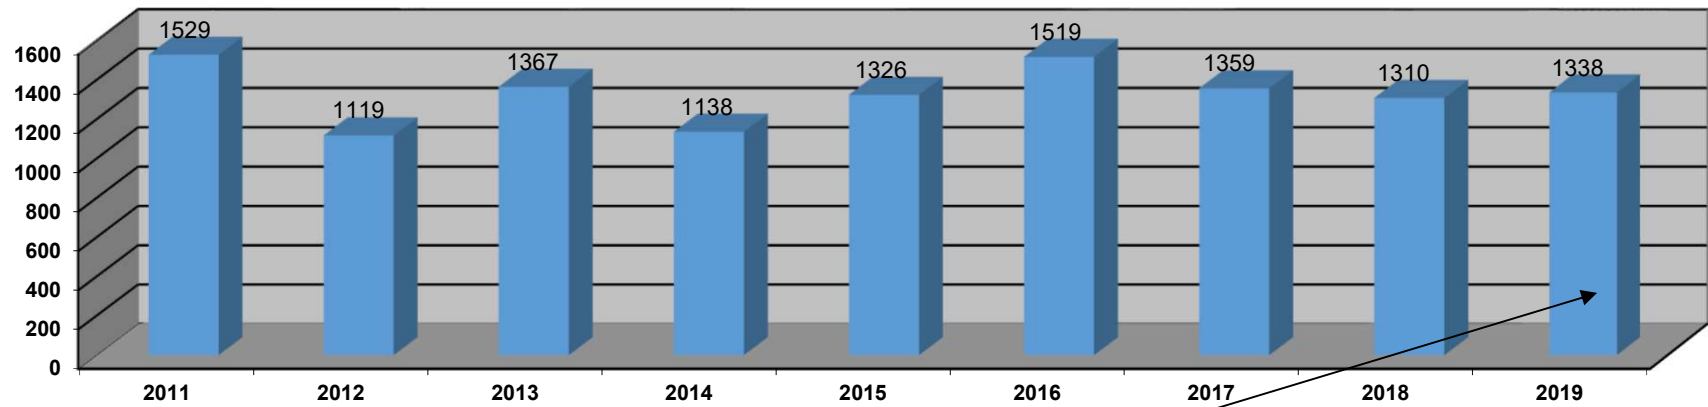

Ystadegau Blynyddol *Hafan Pwllheli* - i Mawrth 2020
Annual Statistics for *Hafan Pwllheli* - to March 2020

Nifer o gychod ymwelwyr mewn blwyddyn - No. of visiting vessels per year

Hyd at Chwefror 2020

To February 2020

	2011	2012	2013	2014	2015	2016	2017	2018	2019
Wedi gwerthu cwch/sold boat	12	20	7	13	9	9	11	10	10
Ardal newydd/New Cruising Ground	12	26	8	7	5	8	3	2	4
Parcio a lansio/Park and Launch	2	0	3	4	1	2	0	0	0
Dim rheswm/No reason given	24	17	16	14	2	13	8	2	4
Rhu ddrud/Too expensive	2	3	1	1	3	0	0	0	0
Methdalwr/Bankrupt	0	2	2	0	1	0	0	0	0
Iechyd/ill health	8	4	8	2	4	9	3	2	1
Blwyddyn allan/Year out	5	3	5	2	2	0	0	0	2
Carthu/Dredging	8	4	0	0	1	0	0	0	0
Cyfanswm/Total	0	79	50	43	28	41	41	16	21