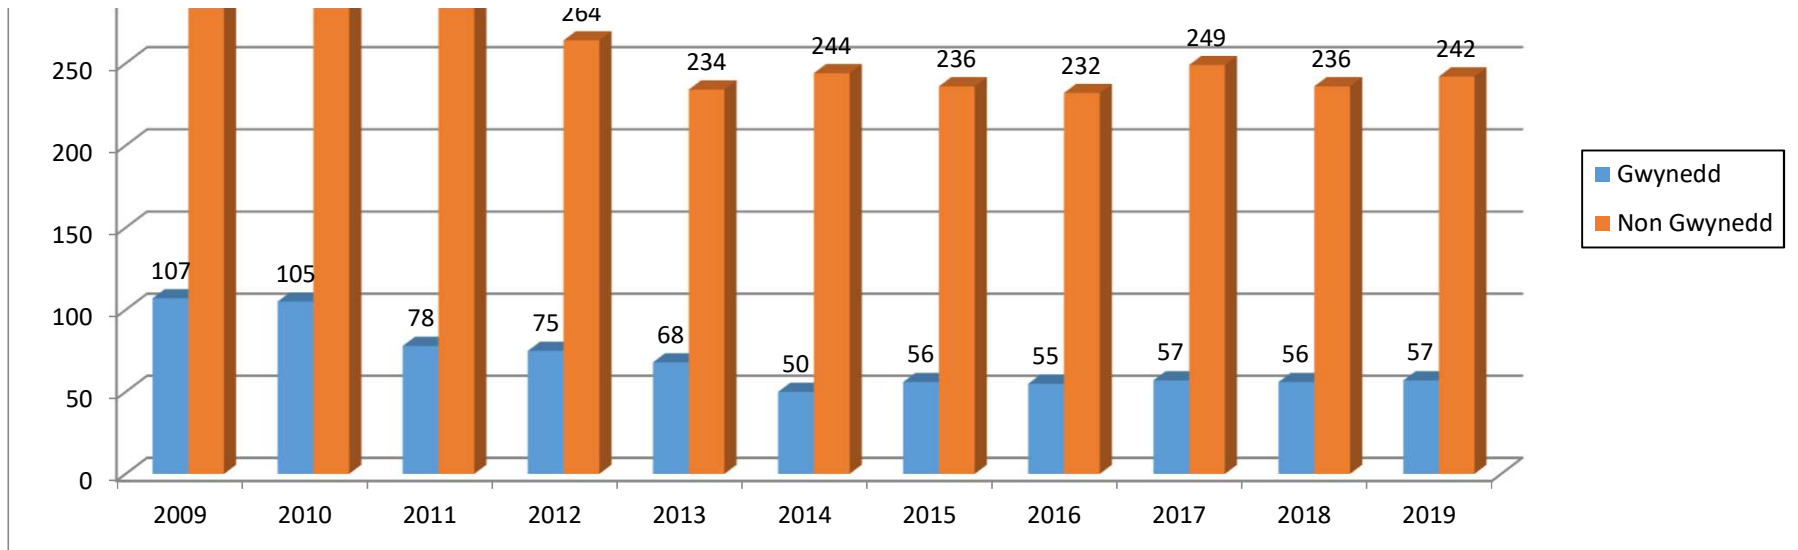

Cyfanswm medr cychod ymwelwyr - Total mts visiting vessels

Hyd at Chwefror 2020

Up to February 2020

2011 2012 2013 2014 2015 2016 2017 2018 2019

Dadansoddiad o pam fod perchennog doc yn gadel - 1taf Ebrill i 31ain o Fawrth
Analysis of why resident bertholders leave 1st April to 31st March