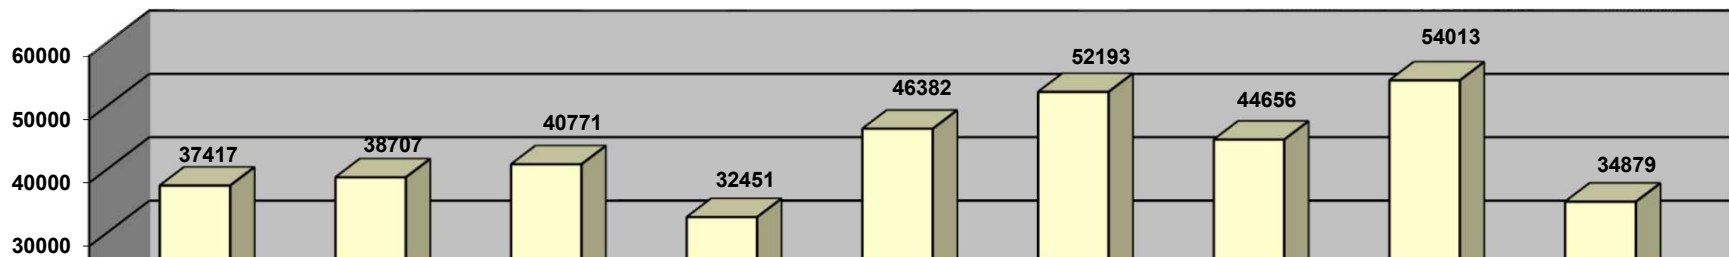

Nifer o gychod ymwelwyr mewn blwyddyn - No. of visiting vessels per year

Hyd at Chwefror 2020

To February 2020

Cyfanswm medr cychod ymwelwyr - Total mts visiting vessels