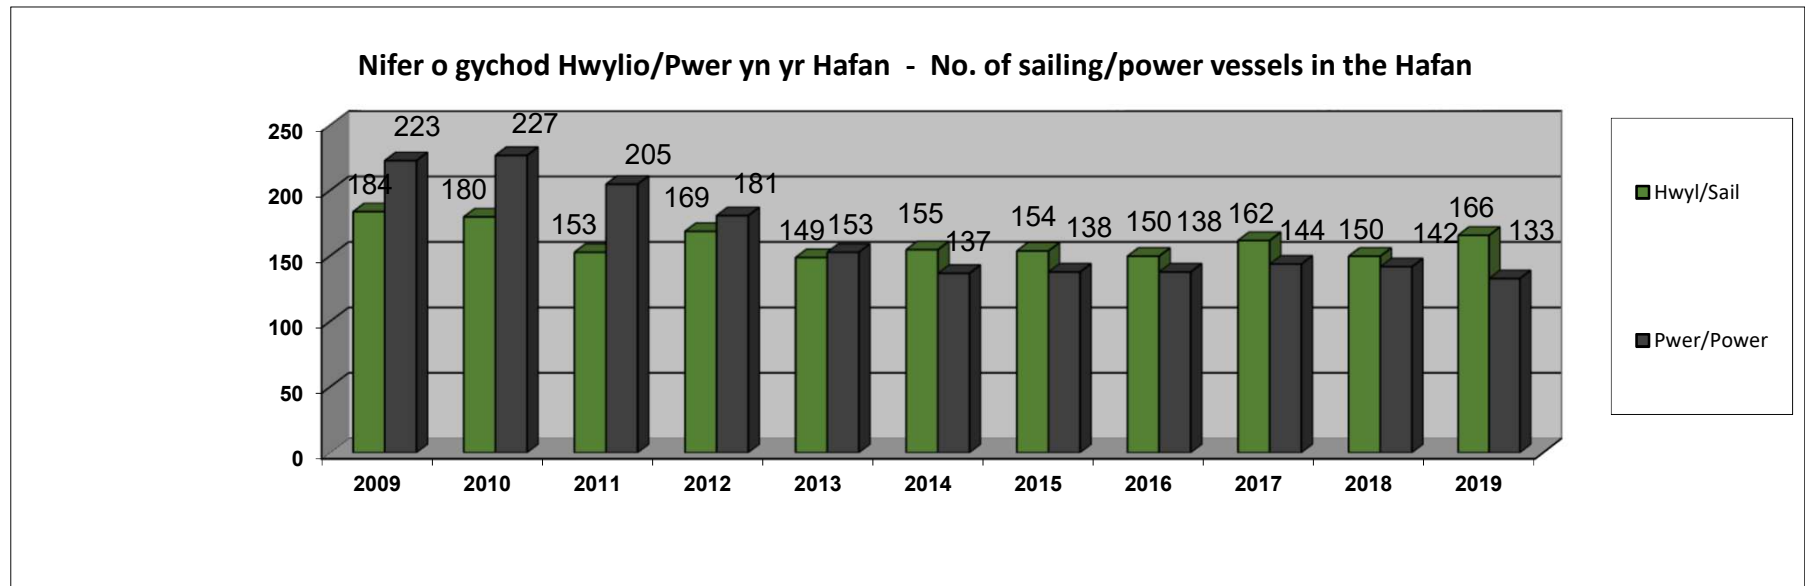

Hyd at Chwefror 2020

Up to February 2020