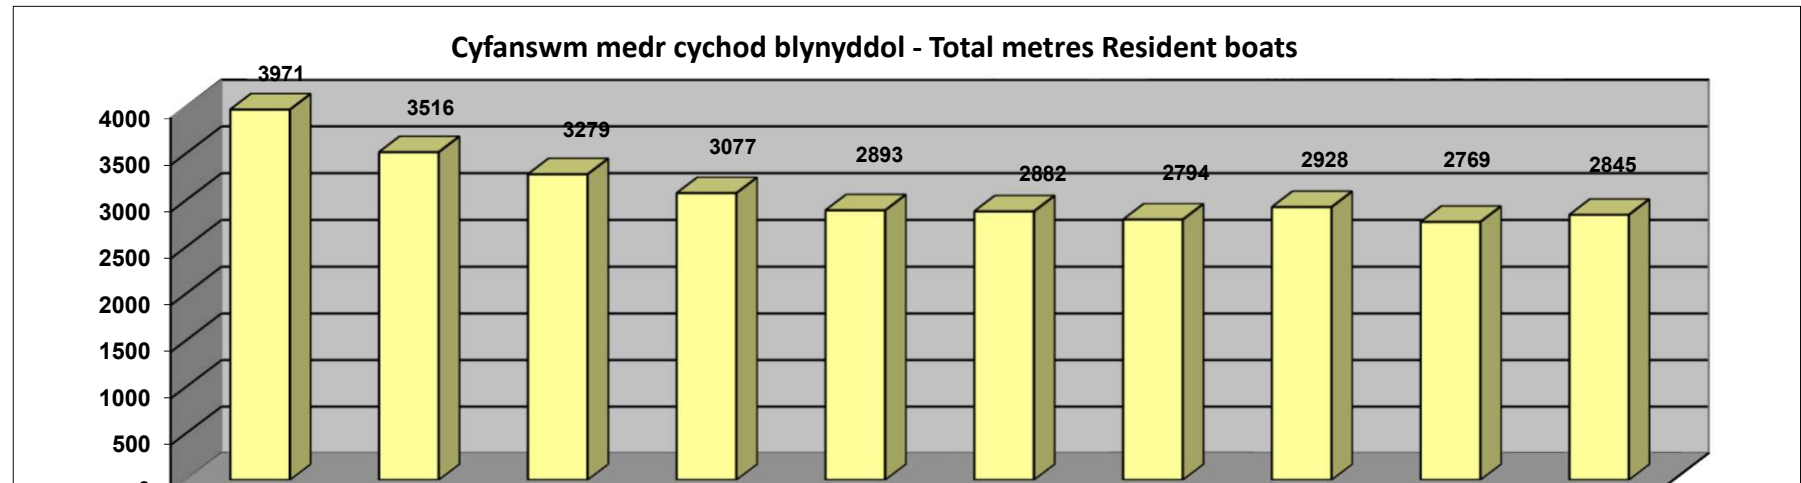

Ystadegau Blynyddol *Hafan Pwllheli* - i Mawrth 2020
Annual Statistics for *Hafan Pwllheli* - to March 2020

Nifer o gychod ymwelwyr mewn blwyddyn - No. of visiting vessels per year

Hyd at Chwefror 2020

To February 2020